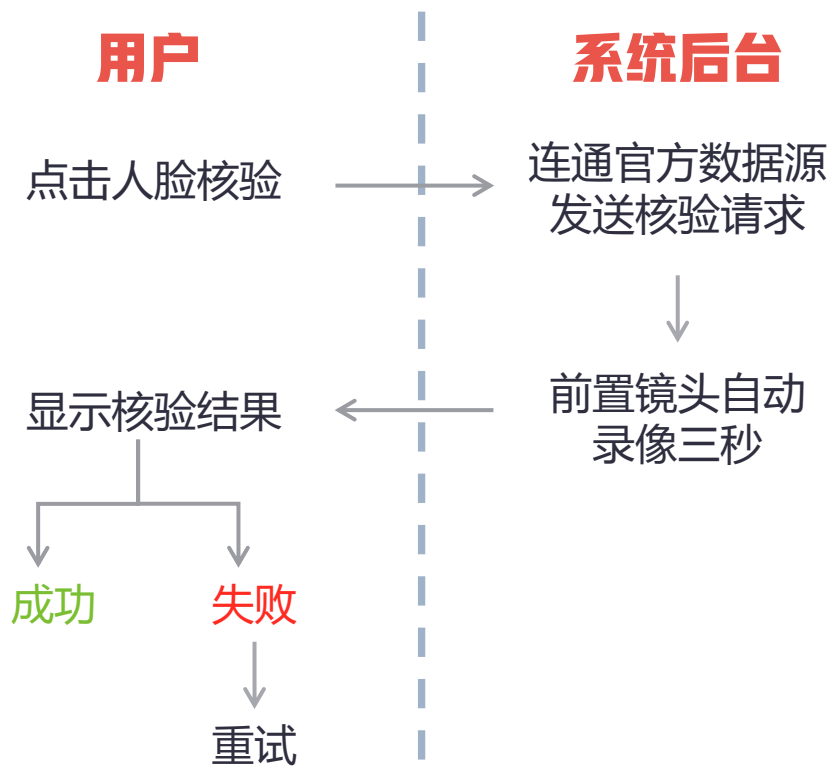

智慧交通

目前互联网购买车票已经形成广泛趋势，针对互联网检票闸机核验，实名与实人结合，大大提升检测效率

PART.02

H5认证网关【电子身份】API识别 流程及步骤解析

H5活体认证核验前后端交互流程图

H5通用身份认证：示意图一

步骤一

在PC端或移动端点击链接进入验证网页

姓名

我同意羽山数据使用我提交的信息用于身份认证产品体验

重置

开始身份认证 ->

身份验证网页

生成二维码

H5通用身份认证：示意图二

人脸核验拍摄页

等待核验与结果页面

An aerial photograph of the Shanghai skyline, featuring prominent skyscrapers like the Oriental Pearl Tower and the Shanghai Tower. The city is partially obscured by a thick layer of mist or low clouds. The image is overlaid with a dark blue diagonal shape that covers the right side and bottom. The Chinese characters '谢谢' (Thank you) are written in white on the dark blue background, accompanied by a vertical red line to its left.